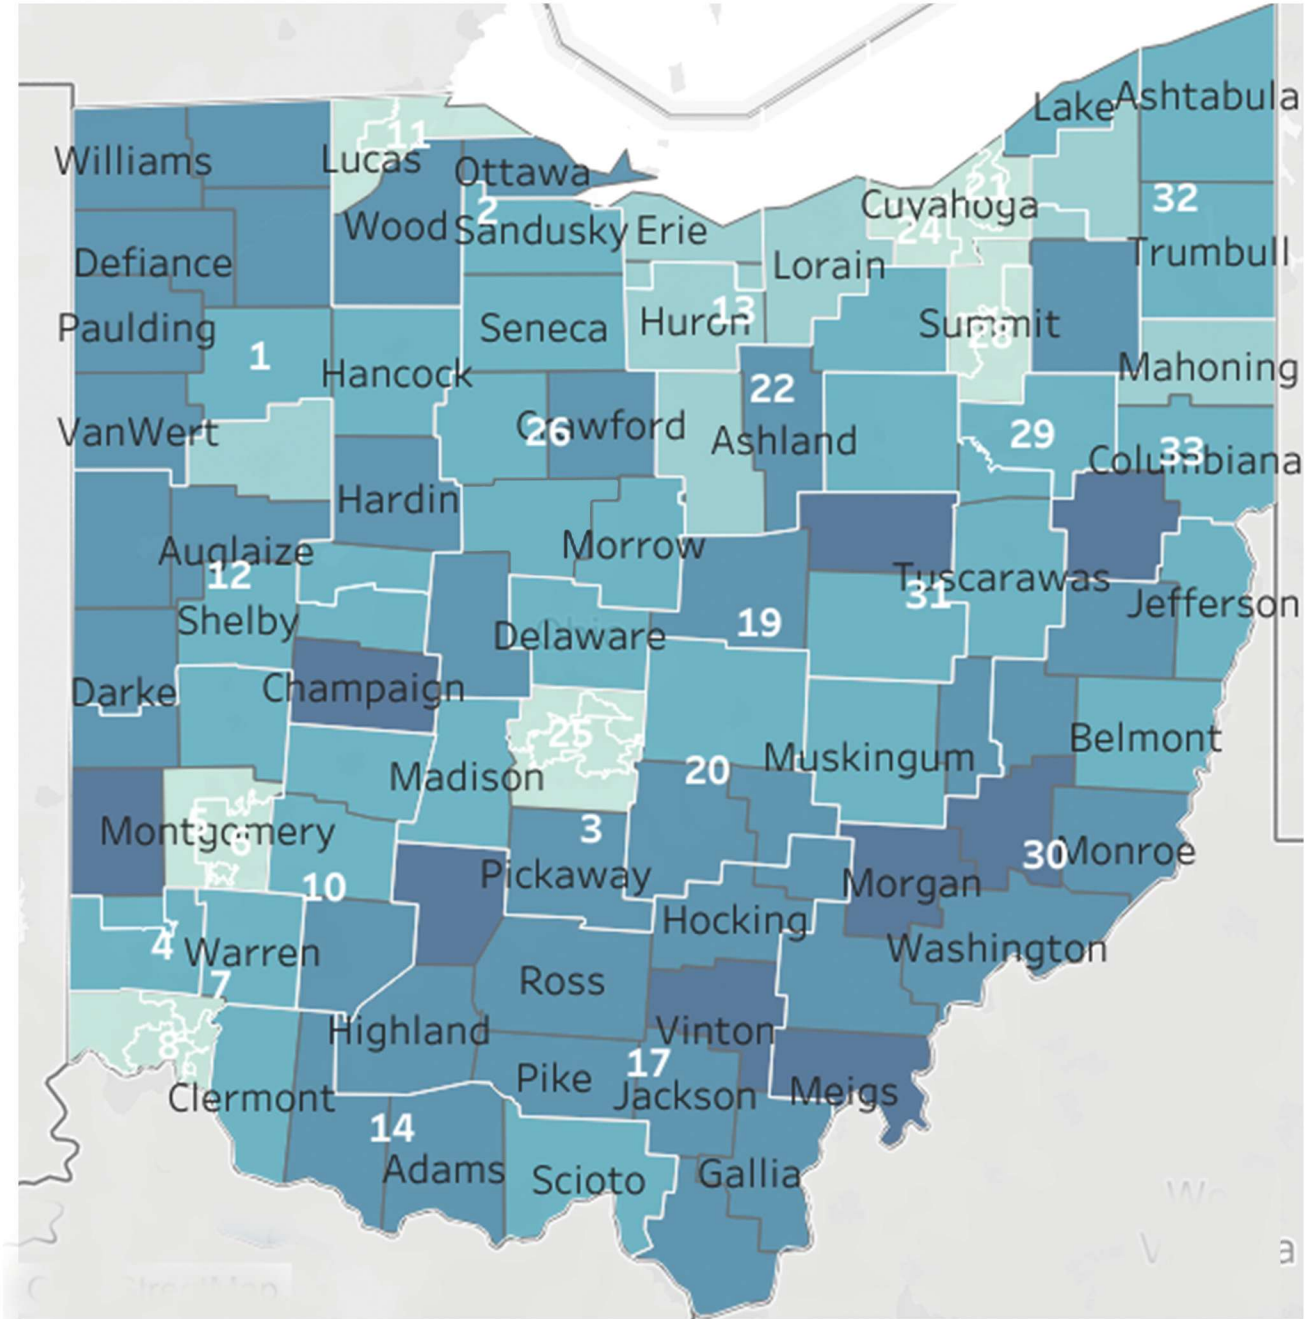

Public school students as a % of all students enrolled in public, charter and private schools by Ohio county in 2023-24 school year and located in each senate district.

Share of public school students

60-79% 80-89% 90-94% 95-99% 100%

Maps by Molly Bryden, Policy Matters.

K-12 Education Landscape in Ohio: Susan Kaeser, LWVO